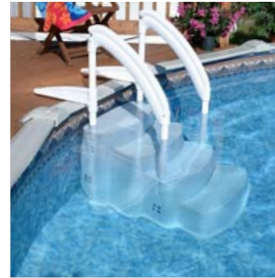

Festiva

Easy to install, the Festiva steps are economical and practical.